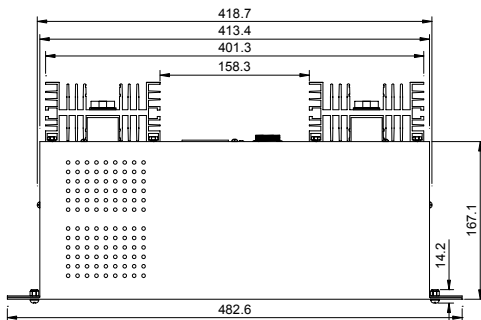

Allow access to additional under-armrest headphone socket

RPS11 Rack Mount Power Supply

	Width	Depth	Height	Weight
GL2800-824	944mm (37.2")	650mm (25.6")	170mm (6.7")	29 kg (63.8 lbs)
GL2800-832	1171mm (46.1")	650mm (25.6")	170mm (6.7")	35 kg (77 lbs)
GL2800-840	1398mm (55")	650mm (25.6")	170mm (6.7")	41 kg (90.2 lbs)
GL2800-848	1625mm (64")	650mm (25.6")	170mm (6.7")	47 kg (103.4 lbs)
GL2800-856	1852mm (72.9")	650mm (25.6")	170mm (6.7")	53 kg (116.6 lbs)
RPS11 PSU	482.6mm (19")	235mm (9.25")	135mm (5.31")	9.5 kg (21 lbs)