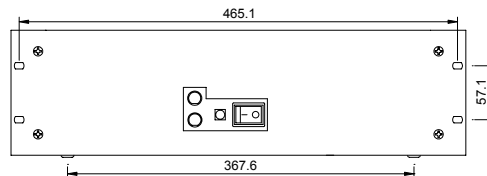

Allow access to additional under-armrest headphone socket

RPS11 Rack Mount Power Supply

	Width	Depth	Height	Weight
GL2800-824	944mm (37.2")	650mm (25.6")	170mm (6.7")	29 kg (63.8 lbs)
GL2800-832	1171mm (46.1")	650mm (25.6")	170mm (6.7")	35 kg (77 lbs)
GL2800-840	1398mm (55")	650mm (25.6")	170mm (6.7")	41 kg (90.2 lbs)
GL2800-848	1625mm (64")	650mm (25.6")	170mm (6.7")	47 kg (103.4 lbs)
GL2800-856	1852mm (72.9")	650mm (25.6")	170mm (6.7")	53 kg (116.6 lbs)
RPS11 PSU	482.6mm (19")	235mm (9.25")	135mm (5.31")	9.5 kg (21 lbs)