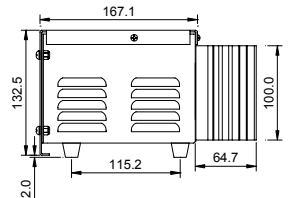

Allow access to additional under-armrest headphone socket

RPS11 Rack Mount Power Supply

	Width	Depth	Height	Weight
GL2800-824	944mm (37.2")	650mm (25.6")	170mm (6.7")	29 kg (63.8 lbs)
GL2800-832	1171mm (46.1")	650mm (25.6")	170mm (6.7")	35 kg (77 lbs)
GL2800-840	1398mm (55")	650mm (25.6")	170mm (6.7")	41 kg (90.2 lbs)
GL2800-848	1625mm (64")	650mm (25.6")	170mm (6.7")	47 kg (103.4 lbs)
GL2800-856	1852mm (72.9")	650mm (25.6")	170mm (6.7")	53 kg (116.6 lbs)
RPS11 PSU	482.6mm (19")	235mm (9.25")	135mm (5.31")	9.5 kg (21 lbs)