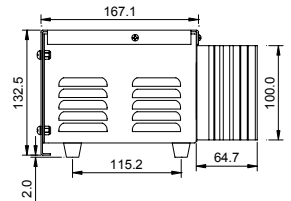

Allow access to additional under-armrest headphone socket

RPS11 Rack Mount Power Supply

	Width	Depth	Height	Weight
GL3800-824	1026mm (40.4")	691mm (27.2")	275mm (10.8")	33 kg (72.6 lbs)
GL3800-832	1281mm (50.4")	691mm (27.2")	275mm (10.8")	42 kg (92.4 lbs)
GL3800-840	1536mm (60.4")	691mm (27.2")	275mm (10.8")	51 kg (112.2 lbs)
GL3800-848	1791mm (70.5")	691mm (27.2")	275mm (10.8")	60 kg (132 lbs)
RPS11 PSU	482.6mm (19")	235mm (9.25")	135mm (5.31")	9.5 kg (21 lbs)