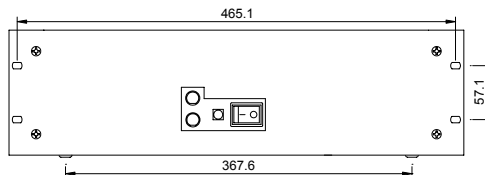

Allow access to additional under-armrest headphone socket

RPS11 Rack Mount Power Supply

	Width	Depth	Height	Weight
GL3800-824	1026mm (40.4")	691mm (27.2")	275mm (10.8")	33 kg (72.6 lbs)
GL3800-832	1281mm (50.4")	691mm (27.2")	275mm (10.8")	42 kg (92.4 lbs)
GL3800-840	1536mm (60.4")	691mm (27.2")	275mm (10.8")	51 kg (112.2 lbs)
GL3800-848	1791mm (70.5")	691mm (27.2")	275mm (10.8")	60 kg (132 lbs)
RPS11 PSU	482.6mm (19")	235mm (9.25")	135mm (5.31")	9.5 kg (21 lbs)