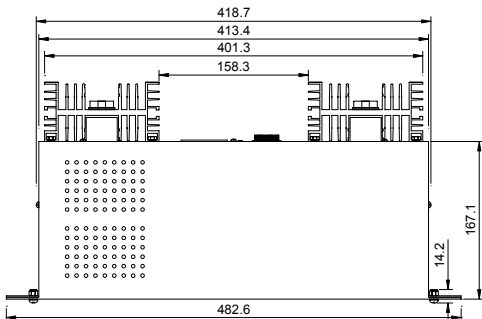

Allow access to additional under-armrest headphone socket

RPS11 Rack Mount Power Supply

	Width	Depth	Height	Weight
GL3800-824	1026mm (40.4")	691mm (27.2")	275mm (10.8")	33 kg (72.6 lbs)
GL3800-832	1281mm (50.4")	691mm (27.2")	275mm (10.8")	42 kg (92.4 lbs)
GL3800-840	1536mm (60.4")	691mm (27.2")	275mm (10.8")	51 kg (112.2 lbs)
GL3800-848	1791mm (70.5")	691mm (27.2")	275mm (10.8")	60 kg (132 lbs)
RPS11 PSU	482.6mm (19")	235mm (9.25")	135mm (5.31")	9.5 kg (21 lbs)