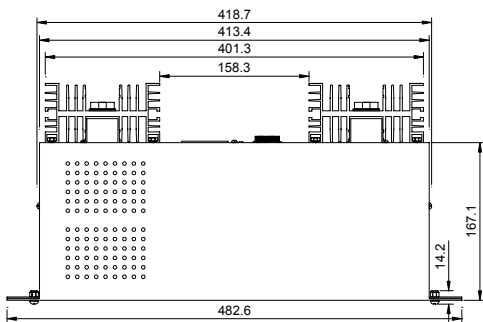

Allow access to additional under-armrest headphone socket

RPS11 Rack Mount Power Supply

	Width	Depth	Height	Weight
GL4800-824	1166mm (45.9")	748mm (29.4")	285mm (11.2")	47 kg (103.4 lbs)
GL4800-832	1421mm (55.9")	748mm (29.4")	285mm (11.2")	57 kg (125.4 lbs)
GL4800-840	1676mm (66")	748mm (29.4")	285mm (11.2")	67 kg (147.4 lbs)
GL4800-848	1931mm (76")	748mm (29.4")	285mm (11.2")	77 kg (169.4 lbs)
RPS11 PSU	482.6mm (19")	235mm (9.25")	135mm (5.31")	9.5 kg (21 lbs)