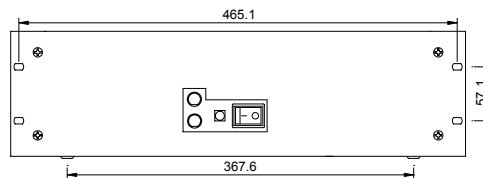

Allow access to additional under-armrest headphone socket

RPS11 Rack Mount Power Supply

	Width	Depth	Height	Weight
GL4800-824	1166mm (45.9")	748mm (29.4")	285mm (11.2")	47 kg (103.4 lbs)
GL4800-832	1421mm (55.9")	748mm (29.4")	285mm (11.2")	57 kg (125.4 lbs)
GL4800-840	1676mm (66")	748mm (29.4")	285mm (11.2")	67 kg (147.4 lbs)
GL4800-848	1931mm (76")	748mm (29.4")	285mm (11.2")	77 kg (169.4 lbs)
RPS11 PSU	482.6mm (19")	235mm (9.25")	135mm (5.31")	9.5 kg (21 lbs)