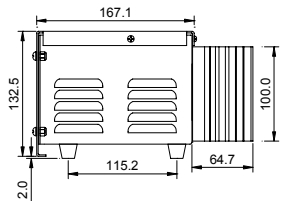

Allow access to additional under-armrest headphone socket

RPS11 Rack Mount Power Supply

	Width	Depth	Height	Weight
GL4800-824	1166mm (45.9")	748mm (29.4")	285mm (11.2")	47 kg (103.4 lbs)
GL4800-832	1421mm (55.9")	748mm (29.4")	285mm (11.2")	57 kg (125.4 lbs)
GL4800-840	1676mm (66")	748mm (29.4")	285mm (11.2")	67 kg (147.4 lbs)
GL4800-848	1931mm (76")	748mm (29.4")	285mm (11.2")	77 kg (169.4 lbs)
RPS11 PSU	482.6mm (19")	235mm (9.25")	135mm (5.31")	9.5 kg (21 lbs)